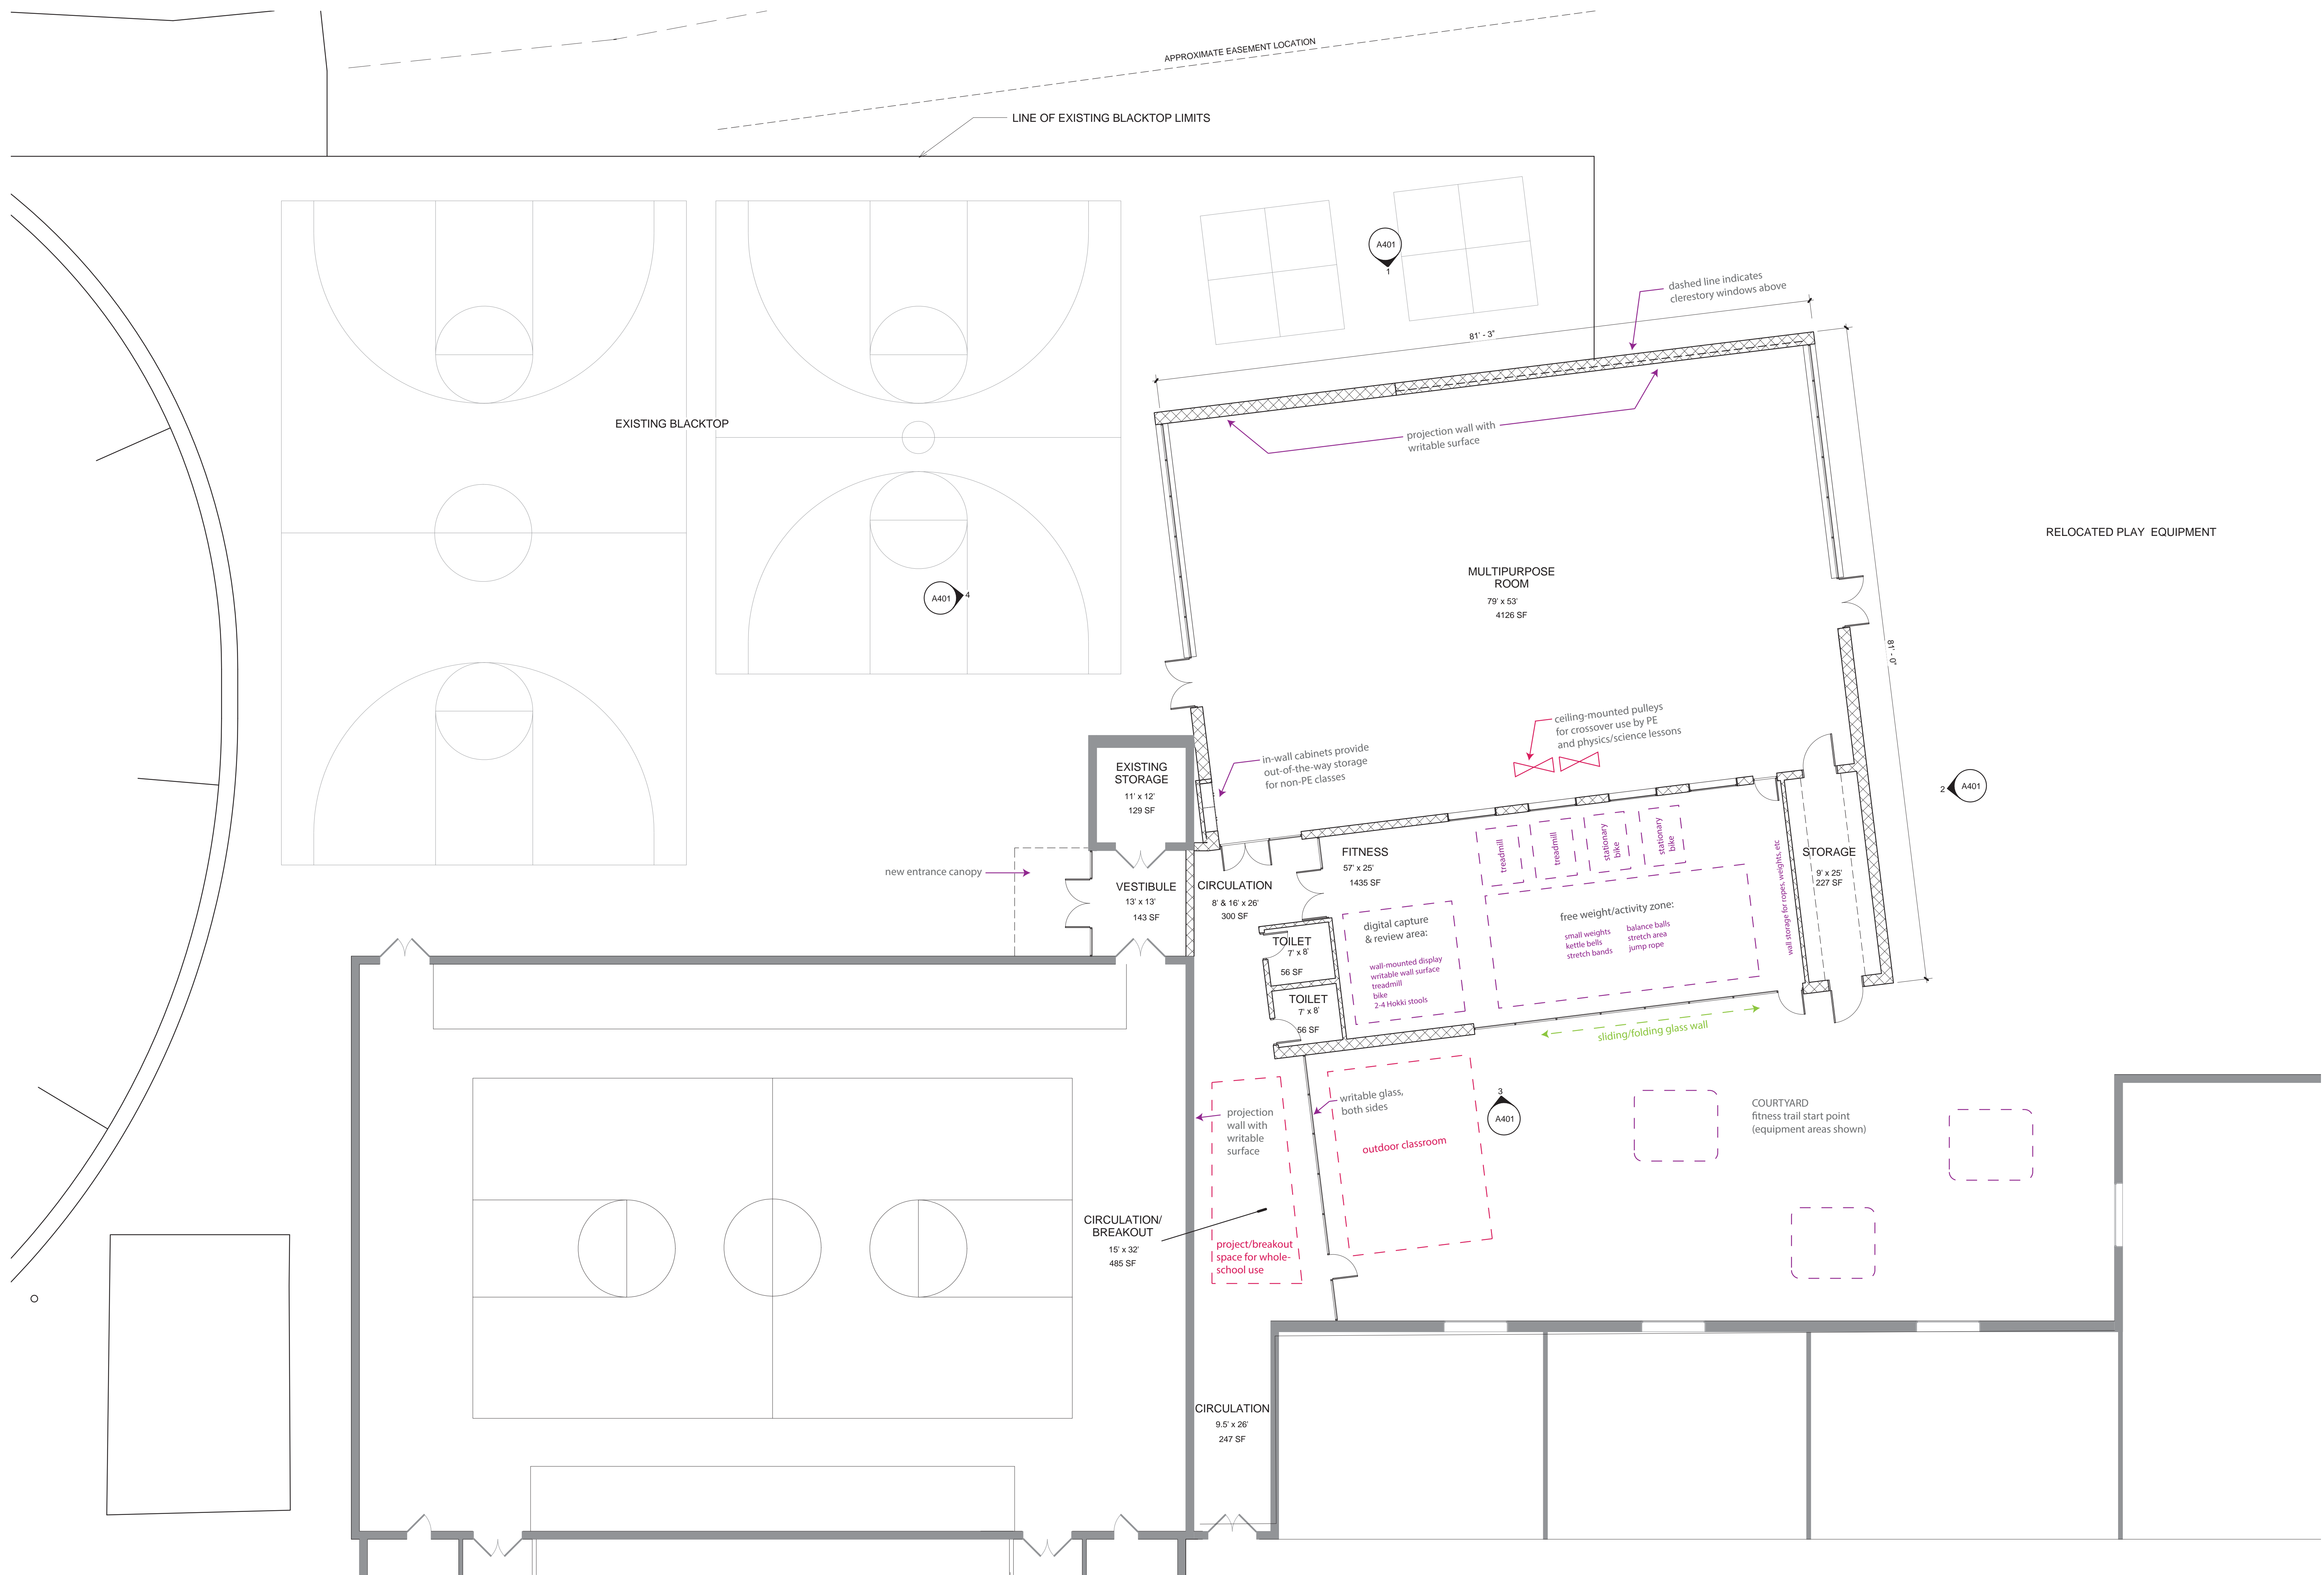

- EXISTING BUILDING
- NEW AUXILIARY GYM ADDITION
- NEW COURTYARD

250 - ROCKFISH GAP TURNPIKE

OPTION 1E
7,400 SF
GROSS